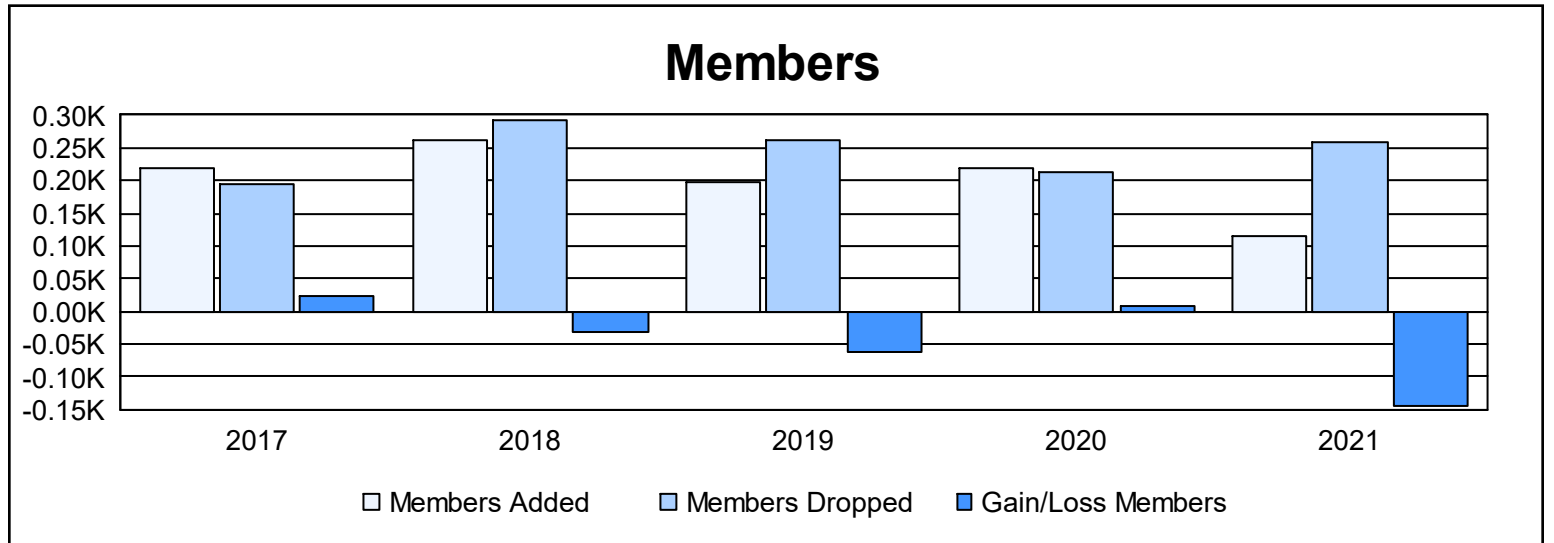

Year	New Clubs	Dropped Clubs	Gain/ Loss Clubs	New Members	Charter Members	Reinstate Members	Transfer Members	Total Member Added	Total Members Dropped	Gain/ Loss Members
2016-2017	1	0	1	169	26	9	14	218	193	25
2017-2018	1	1	0	204	20	6	31	261	291	-30
2018-2019	2	3	-1	143	42	4	10	199	262	-63
2019-2020	4	1	3	104	98	2	16	220	212	8
2020-2021	2	1	1	60	45	4	7	116	259	-143
<b>Average</b>	<b>2</b>	<b>1</b>	<b>1</b>	<b>136</b>	<b>46</b>	<b>5</b>	<b>16</b>	<b>203</b>	<b>243</b>	<b>-41</b>

### Membership Composition June 2021 Cumulative