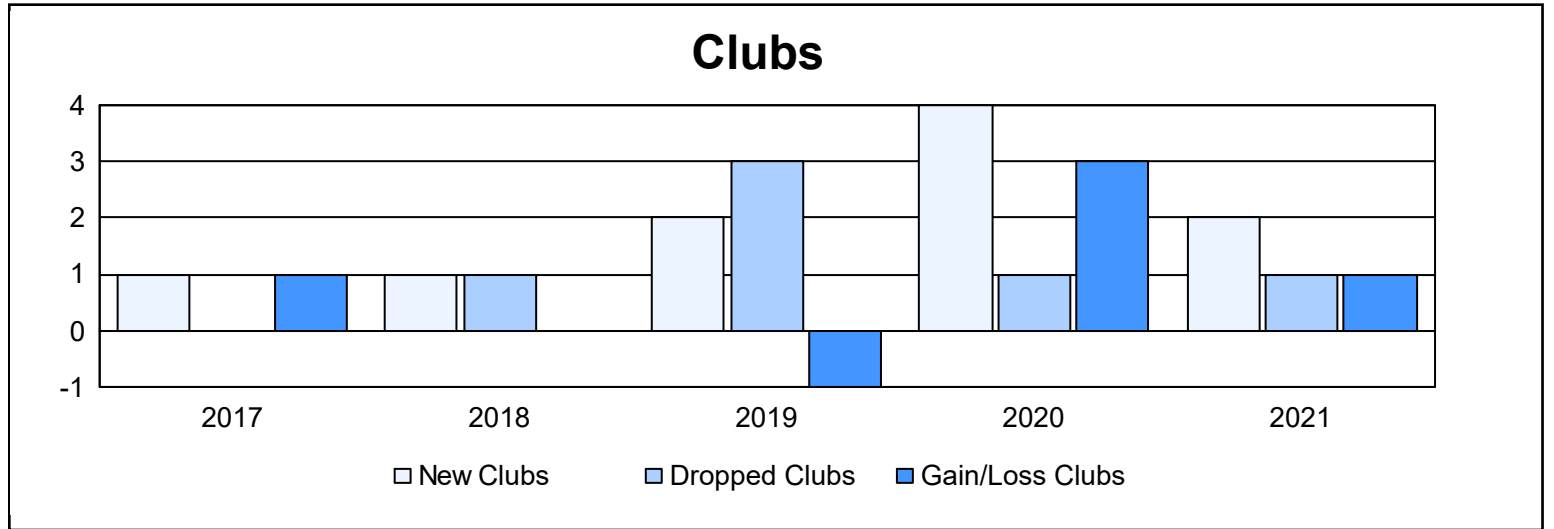

Year	New Clubs	Dropped Clubs	Gain/ Loss Clubs	New Members	Charter Members	Reinstate Members	Transfer Members	Total Member Added	Total Members Dropped	Gain/ Loss Members
2016-2017	1	0	1	169	26	9	14	218	193	25
2017-2018	1	1	0	204	20	6	31	261	291	-30
2018-2019	2	3	-1	143	42	4	10	199	262	-63
2019-2020	4	1	3	104	98	2	16	220	212	8
2020-2021	2	1	1	60	45	4	7	116	259	-143
<b>Average</b>	<b>2</b>	<b>1</b>	<b>1</b>	<b>136</b>	<b>46</b>	<b>5</b>	<b>16</b>	<b>203</b>	<b>243</b>	<b>-41</b>

### Membership Composition June 2021 Cumulative